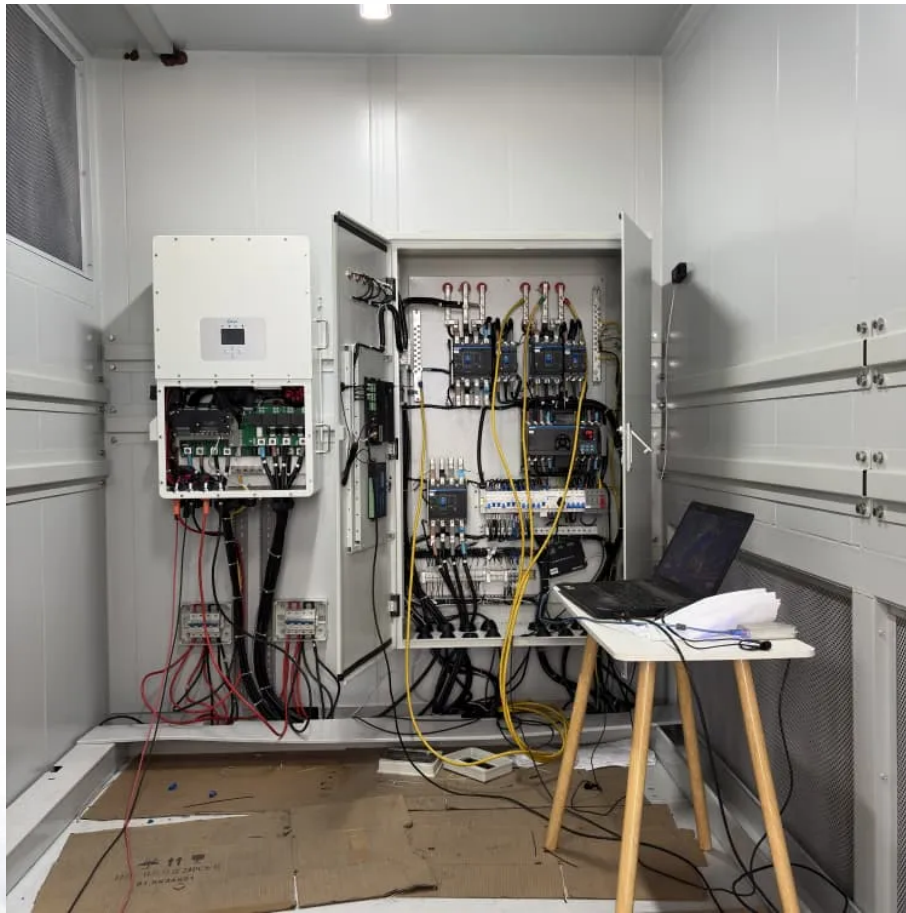

Algeria outdoor communication battery cabinet agent integration system

Overview

What is C&I outdoor lithium battery storage cabinet system?

It integrates 215kWh LiFePO4 batteries with BMS, high-voltage box, power distribution system, PCS (Power Conversion System), control system, fire protection system, temperature control system, and EMS (Energy Management system) monitoring system. C&I Outdoor Lithium Battery Storage Cabinet System.

What is an outdoor integrated cabinet?

Outdoor integrated cabinet is well suited for power equipment, batteries, telecom gear, all integrated into a robust, economical package. The cabinet contains internal mounting rails, which allow installation of standard 19" equipment. Support custom-made.

What is EG outdoor battery energy storage system?

EG outdoor Battery Energy Storage System features a 100KW Power Conversion System (PCS) and a 215KWH LiFePo4 battery system. The Lithium Iron Phosphate (LFP) system is equipped with BMS and 768V 280Ah lithium battery. PCS provides a 400V three-phase AC output at 100KW for outdoor commercial and industrial (C&I) installations.

Outdoor cabinet-Integrated cabinet

The integrated cabinet for base station is a special cabinet to provide installation space and uninterrupted power supply for communication base station and its related equipment, which ...