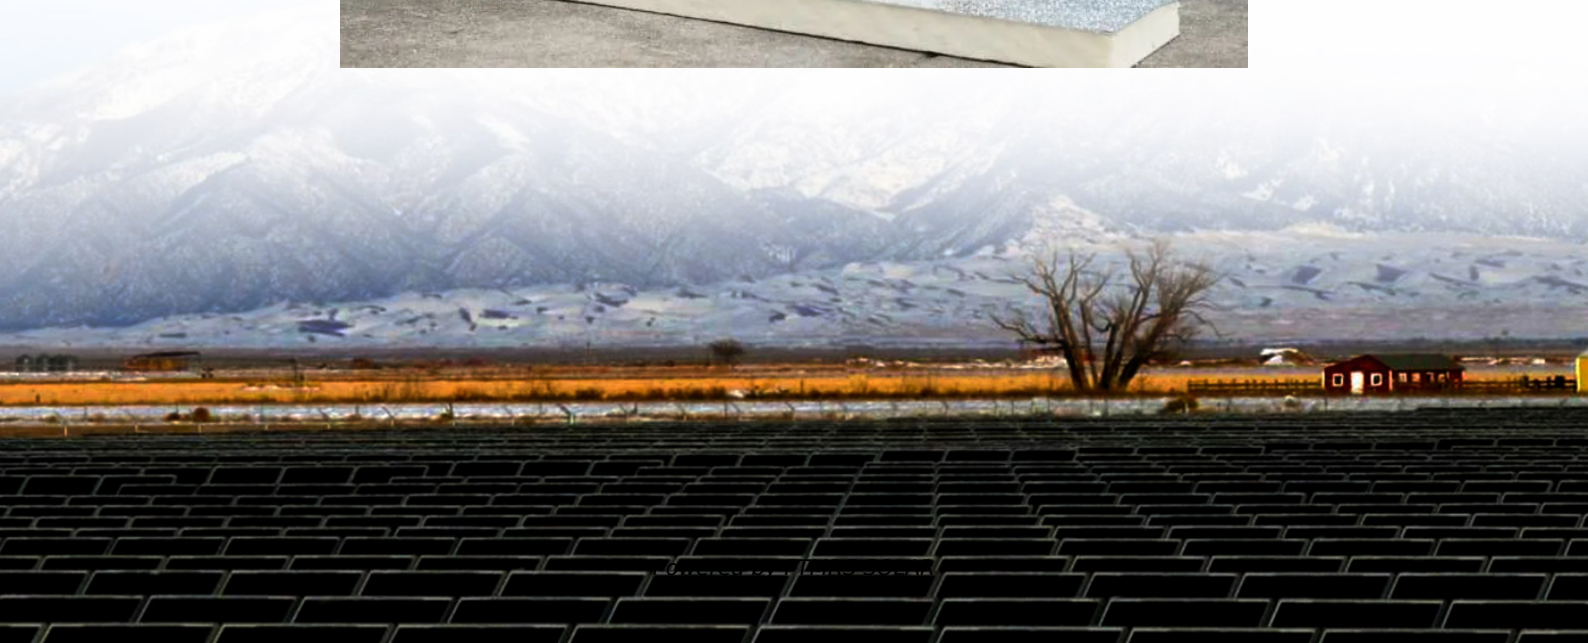

# Banjul solar container outdoor power BESS

## Overview

---

What is a Bess container?

BESS containers are more than just energy storage solutions, they are integral components for efficient, reliable, and sustainable energy management. BESS containers are designed for safety and scalability. Their ability to be stacked and combined allows for customization according to project size.