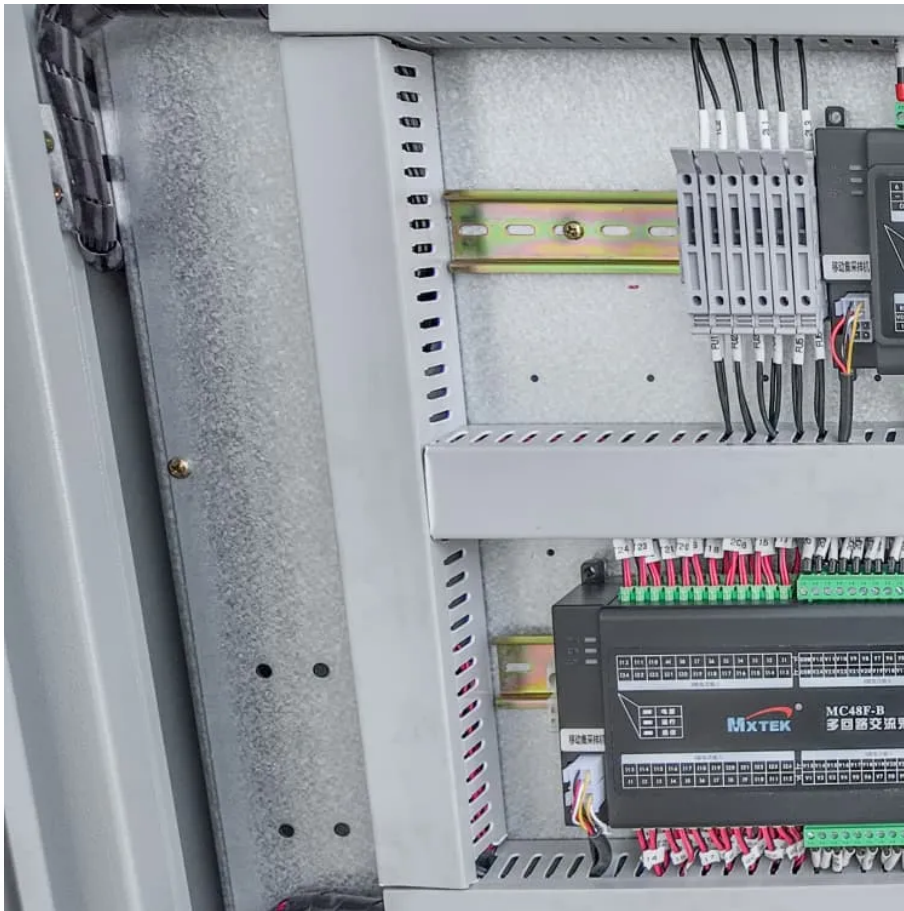

Lilongwe 15kw inverter price

Overview

What is a liniotech 15kpv ESS hybrid inverter?

With this feature, the 15kPV supports full-load transfer, making it ideal for whole-home backup, large appliances, HVAC systems, or commercial-grade systems (like restaurants, farms, and schools). [↗ Key Features of the Liniotech 15kPV ESS Hybrid Inverter.](#)

What is a liniotech hybrid inverter?

LOWER CARBON! MAXIMIZE ENERGY INDEPENDENCE. Power your home, business, or commercial facility with the Liniotech 15kPV Hybrid Inverter, engineered to deliver maximum energy efficiency, smart battery storage integration, and high-output solar conversion—all in one robust, scalable solution.

How many liniotech inverters do I Need?

As your power needs grow, the Liniotech 12K grows with you. You can start with one 12K unit and scale up by adding up to 9 more inverters, expanding your system's capacity to 108kW with battery support. For a typical 200-amp home (48kW), starting with one 12K provides a 1:4 backup ratio. Add just three more units to achieve full 1:1 power backup.

How much power does a liniotech 12K provide?

One standout feature of the Liniotech 12K is its 200-amp grid passthrough, delivering up to 48kW (200A × 240V) of power. This allows it to integrate directly with most home electrical systems, easily accommodating the energy needs of a full-sized household without major rewiring.